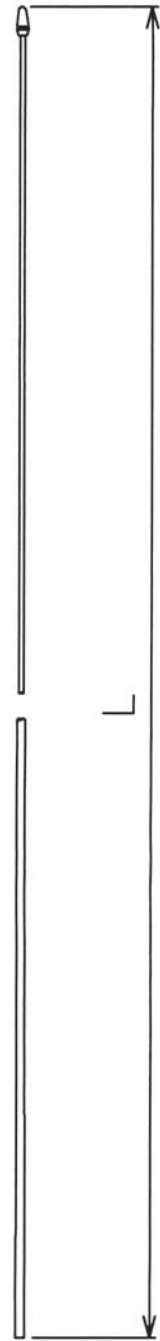

DIAMOND ANTENNA

M285/M285SNMO Cutting Chart

M285SNMO

M285

DIAMOND ANTENNA Products are distributed by RF PARTS COMPANY
435 S. Pacific Street • San Marcos, CA 92078 • (770) 614-7443

www.diamondantenna.net