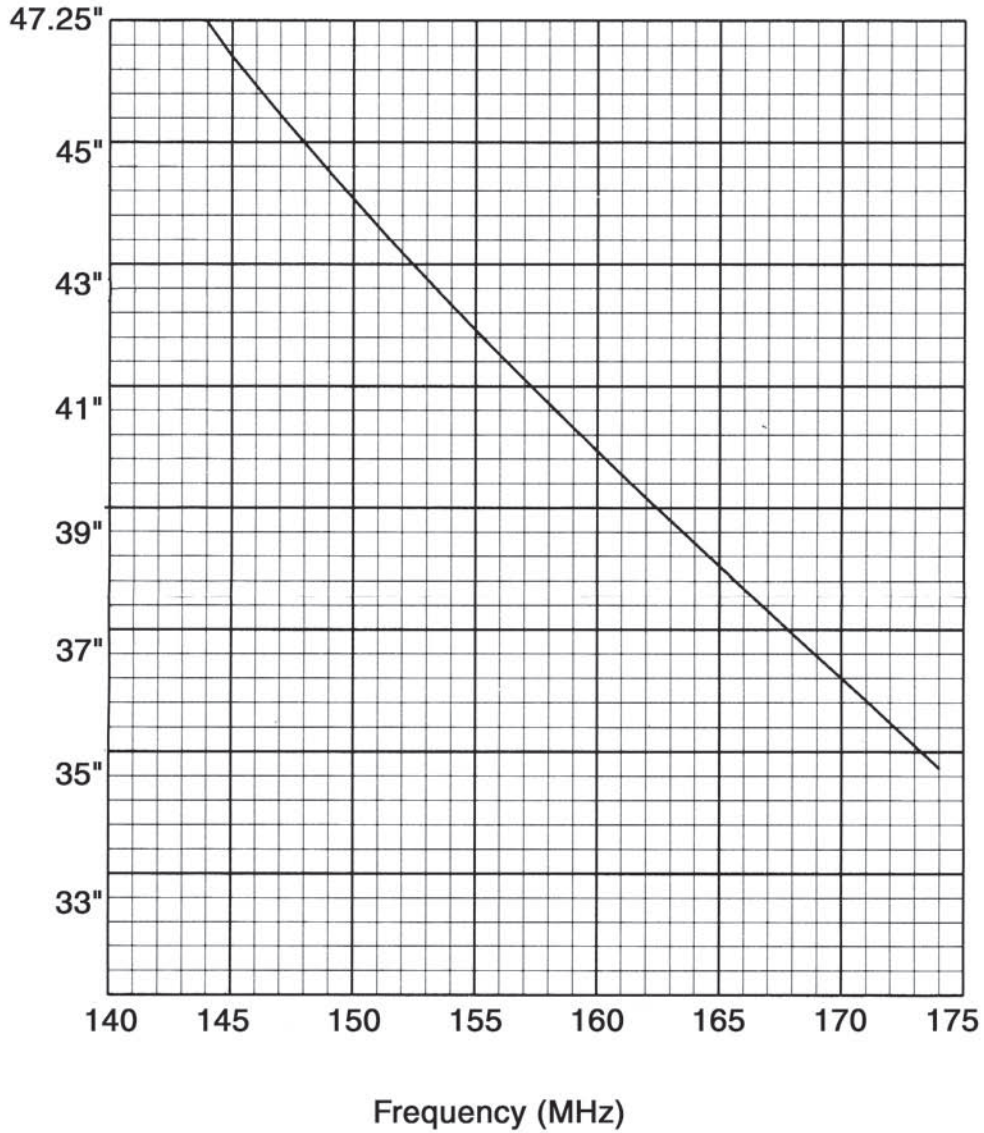

DIAMOND ANTENNA

M285/M285SNMO Cutting Chart

M285SNMO

M285

DIAMOND ANTENNA Products are distributed by RF PARTS COMPANY
435 S. Pacific Street • San Marcos, CA 92078 • (770) 614-7443

www.diamondantenna.net